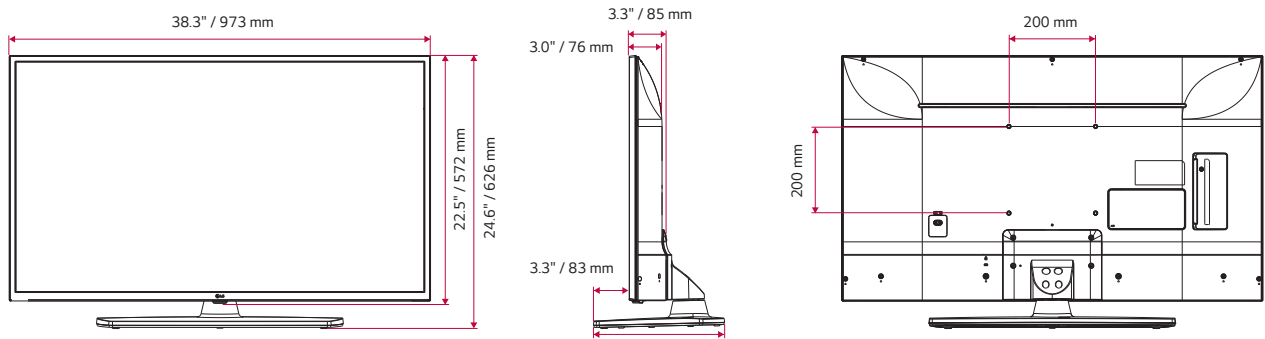

Pro:Centric Smart Hospitality UHD TV
UT670H SERIES

DIMENSIONS*

55"

49"

Pro:Centric Smart Hospitality UHD TV

UT670H SERIES

43"

CONNECTIVITY*

55" / 49" / 43"

* Dimensions and jack panels are subject to change without notice. Please contact your LG sales team to verify before ordering.

Pro:Centric Smart Hospitality UHD TV

UT670H SERIES

SPECIFICATIONS*