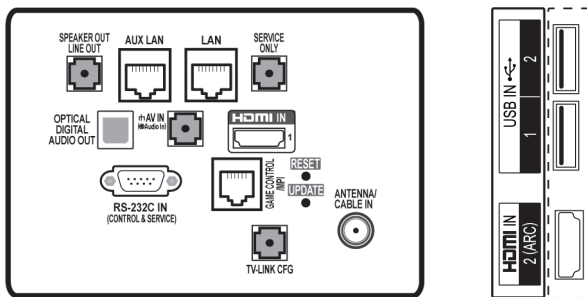

Pro:Centric Smart Hospitality UHD TV
UT670H SERIES

DIMENSIONS*

55"

49"

Pro:Centric Smart Hospitality UHD TV

UT670H SERIES

43"

CONNECTIVITY*

55" / 49" / 43"

* Dimensions and jack panels are subject to change without notice. Please contact your LG sales team to verify before ordering.

Pro:Centric Smart Hospitality UHD TV

UT670H SERIES

SPECIFICATIONS*