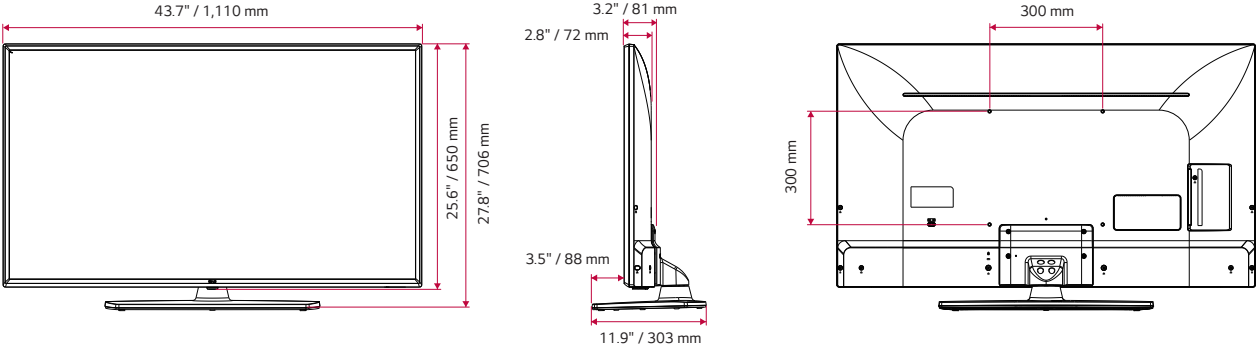

Pro:Centric Smart Hospitality UHD TV
UT670H SERIES

DIMENSIONS*

55"

49"

Pro:Centric Smart Hospitality UHD TV

UT670H SERIES

43"

CONNECTIVITY*