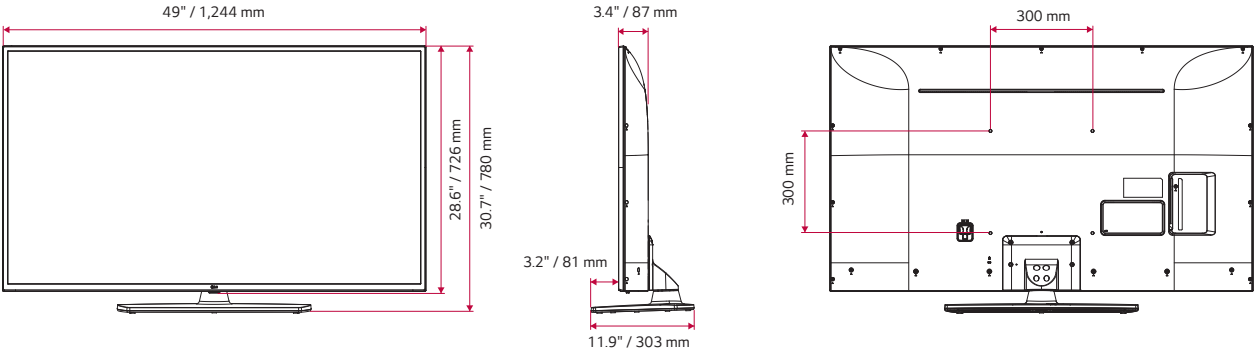

Pro:Centric Smart Hospitality UHD TV
UT670H SERIES

DIMENSIONS*

55"

49"

Pro:Centric Smart Hospitality UHD TV

UT670H SERIES

43"

CONNECTIVITY*