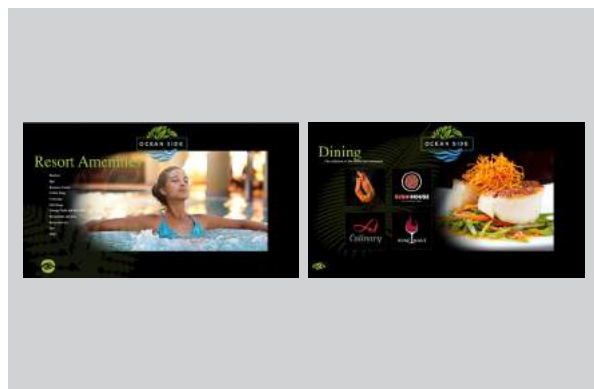

The UT670H Series features a Smart TV with Ultra HD resolution that creates vivid details and a flawless picture. It supports the Pro:Centric platform, which offers customizable tools for LG's System Integrator partners to create interactive applications that enable delivery of a wide range of unique solutions tailored to both hotel management and guest needs. The UT670H Series also supports the Pro:Centric Direct Application, Smart Share, Screen Share, Pro:Idiom[®] and embedded *b-LAN*[™].

Pro:Centric Smart Hospitality UHD TV UT670H SERIES

FEATURE HIGHLIGHTS

Pro:Centric Direct

LG's Pro:Centric Direct Application enhances the in-room television experience for hotel guests. Guests can locate and enjoy available TV channels or access a wide range of over-the-top smart apps, check on the daily weather and review available hotel amenities—all from the comfort of their room.

Pro:Idiom

Digital Rights Management (DRM) technology provides access to premium content to help assure rapid and broad deployment of HDTV and other high-value digital content.

Ultra HD (4K) Resolution

UHD delivers a resolution four times higher than that of Full HD, creating a more realistic and immersive television viewing experience. The stunning 8.3 million pixels create flawless images with incredibly vivid detail.

EZ-Manager

The EZ-Manager Wizard provides simple-to-use, set up menus to minimize TV installation time.

Pro:Centric Smart Hospitality UHD TV UT670H SERIES

FEATURE HIGHLIGHTS

Instant On

When the TV is turned off, the Instant On feature allows the Pro:Centric app to remain loaded, giving guests quick access to content when they turn on the TV.